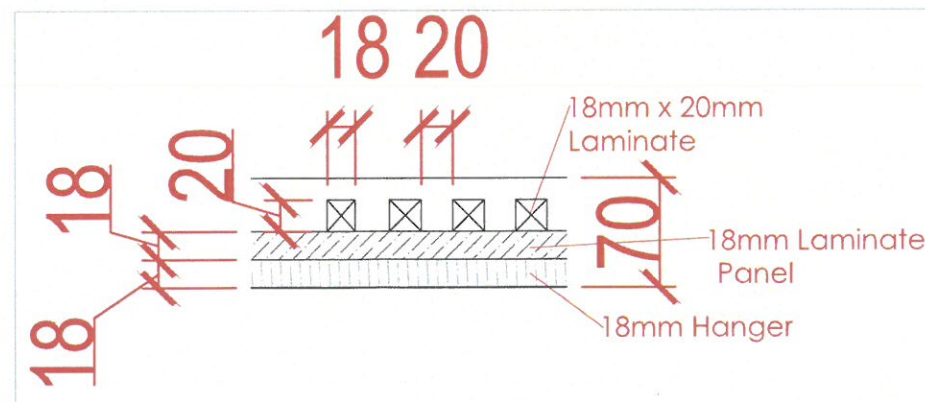

Timber Slats WF06

ITEM 5 ON THE LIST
QTY 1

Wooden slats Panel Colour: RAL 7032

Elevation-C Details
New

Ref. Image

Elevation-A Details
New

Elevation-B Details
New

FINISHES

Colour:
Range: Panel Colour:
RAL 7032

FOR APPROVAL

Timber Slats WF06

ITEM 5 ON THE LIST
QTY 1

Wooden slats Panel Colour: RAL 7032

FOCUS ROOM

www.wood-styles.com

Copyright of designs shown herein is retained by this office. Authority is required for any reproduction. © Copyright Wood-styles Ltd.

Ref. Image

FINISHES

Colour:
Range: Panel Colour:
RAL 7032

FOR APPROVAL

Project No. : --
Scale : N/A
Drawn by : OBJ
Checked : OBJ
Cad File : CAD_FILE

Sheet title
FOCUS ROOM Timber Slats WF06
Floor Plan.

Dwg No. : WS-DS-SD-TP-020
No. : SHEET 3