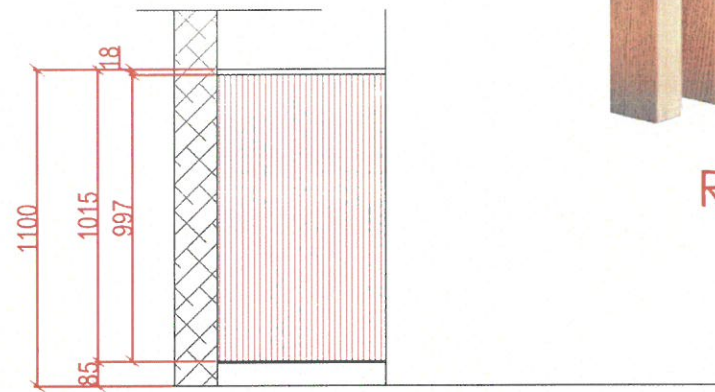

Timber Slats WF06

ITEM 5 ON THE LIST
QTY 1

Wooden slats Panel Colour: RAL 7032

Elevation-C Details
New

Ref. Image

Elevation-A Details
New

Elevation-B Details
New

FINISHES

Colour:
Range: Panel Colour:
RAL 7032

FOR APPROVAL

Timber Slats WF06

ITEM 5 ON THE LIST
QTY 1

Wooden slats Panel Colour: RAL 7032

FOCUS ROOM

www.wood-styles.com

Copyright of designs shown herein is retained by this office. Authority is required for any reproduction. © Copyright Wood-styles Ltd.