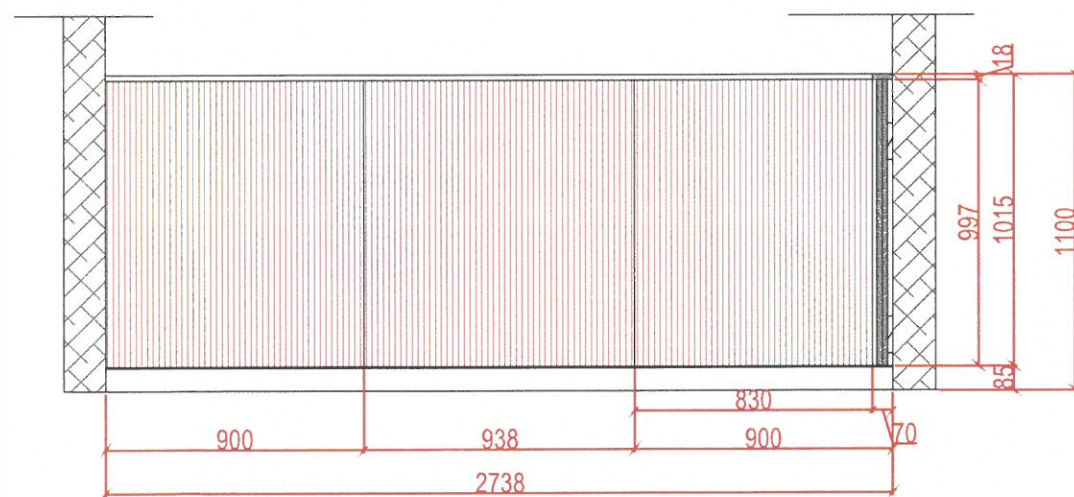

Timber Slats WF06

ITEM 5 ON THE LIST
QTY 1

Wooden slats Panel Colour: RAL 7032

Elevation-C Details
New

Ref. Image

Elevation-A Details
New

Elevation-B Details
New

FINISHES

Colour:
Range: Panel Colour:
RAL 7032

FOR APPROVAL

Timber Slats WF06

ITEM 5 ON THE LIST
QTY 1

Wooden slats Panel Colour: RAL 7032

FOCUS ROOM

www.wood-styles.com

Copyright of designs shown herein is retained by this office. Authority is required for any reproduction. © Copyright Wood-styles Ltd.

Ref. Image

FINISHES

Colour:
Range: Panel Colour:
RAL 7032

FOR APPROVAL

Project No. : --
Scale : N/A
Drawn by : OBJ
Checked : OBJ
Cad File : CAD_FILE

Sheet title
FOCUS ROOM Timber Slats WF06
Floor Plan.

Dwg No. : WS-DS-SD-TP-020
No. : SHEET 3