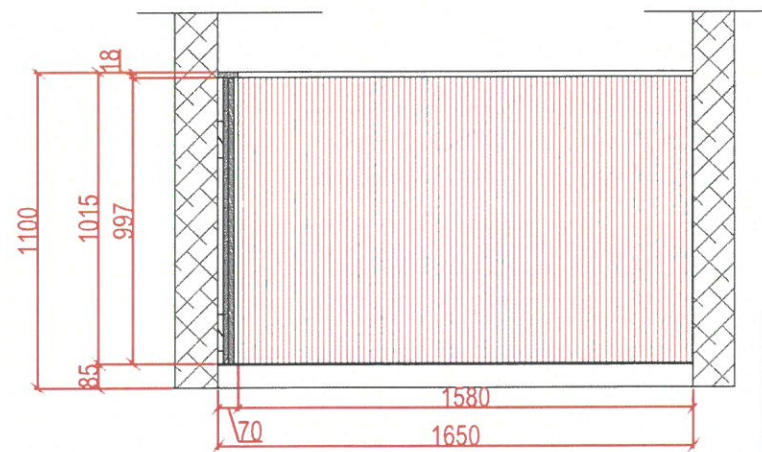

Timber Slats WF06

ITEM 5 ON THE LIST
QTY 1

Wooden slats Panel Colour: RAL 7032

Elevation-C Details
New

Ref. Image

Elevation-A Details
New

Elevation-B Details
New

FINISHES

Colour:
Range: Panel Colour:
RAL 7032

FOR APPROVAL

Timber Slats WF06

ITEM 5 ON THE LIST
QTY 1

Wooden slats Panel Colour: RAL 7032

FOCUS ROOM

www.wood-styles.com

Copyright of designs shown herein is retained by this office. Authority is required for any reproduction. © Copyright Wood-styles Ltd.

Ref. Image

FINISHES

Colour:
Range: Panel Colour:
RAL 7032

FOR APPROVAL

Project No. : --
Scale : N/A
Drawn by : OBJ
Checked : OBJ
Cad File : CAD_FILE

Sheet title
FOCUS ROOM Timber Slats WF06
Floor Plan.

Dwg No. : WS-DS-SD-TP-020
No. : SHEET 3