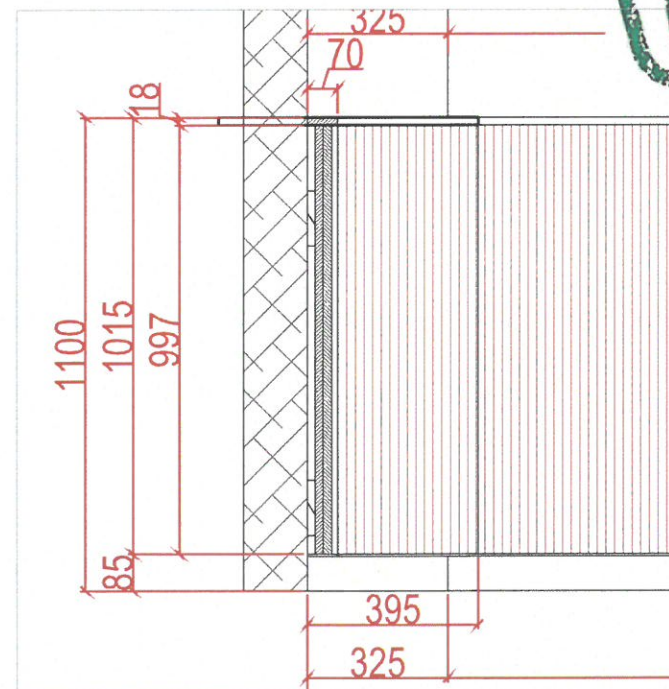

Timber Slats WF06

ITEM 5 ON THE LIST
QTY 1

Wooden slats Panel Colour: RAL 7032

Elevation-C Details
New

Ref. Image

Elevation-A Details
New

Elevation-B Details
New

FINISHES

Colour:
Range: Panel Colour:
RAL 7032

FOR APPROVAL

Timber Slats WF06

ITEM 5 ON THE LIST
QTY 1

Wooden slats Panel Colour: RAL 7032

FOCUS ROOM

www.wood-styles.com

Copyright of designs shown herein is retained by this office. Authority is required for any reproduction. © Copyright Wood-styles Ltd.

Ref. Image

FINISHES

Colour:
Range: Panel Colour:
RAL 7032

FOR APPROVAL

Project No. : --
Scale : N/A
Drawn by : OBJ
Checked : OBJ
Cad File : CAD_FILE

Sheet title
FOCUS ROOM Timber Slats WF06
Floor Plan.

Dwg No. : WS-DS-SD-TP-020
No. : SHEET 3