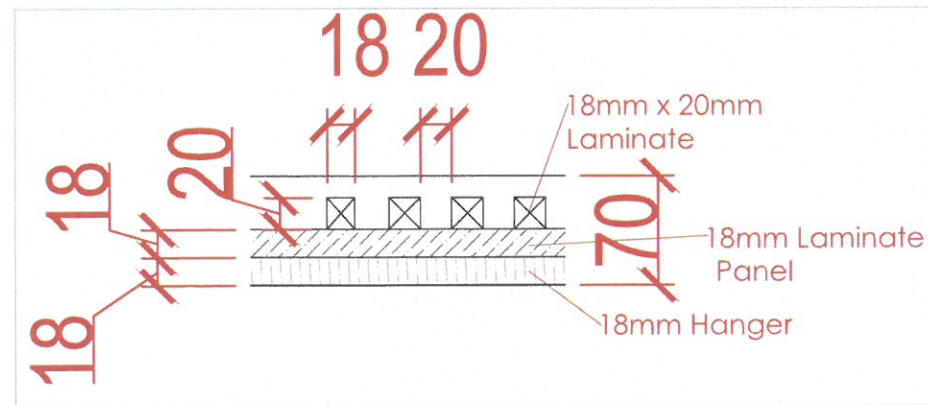

Ref. Image

FINISHES

Colour:
Range: Panel Colour:
RAL 7032

FOR APPROVAL

Project No. : --
Scale : N/A
Drawn by : OBJ
Checked : OBJ
Cad File : CAD_FILE

Sheet title
FOCUS ROOM Timber Slats WF06
Floor Plan.

Dwg No. : WS-DS-SD-TP-020
No. : SHEET 3