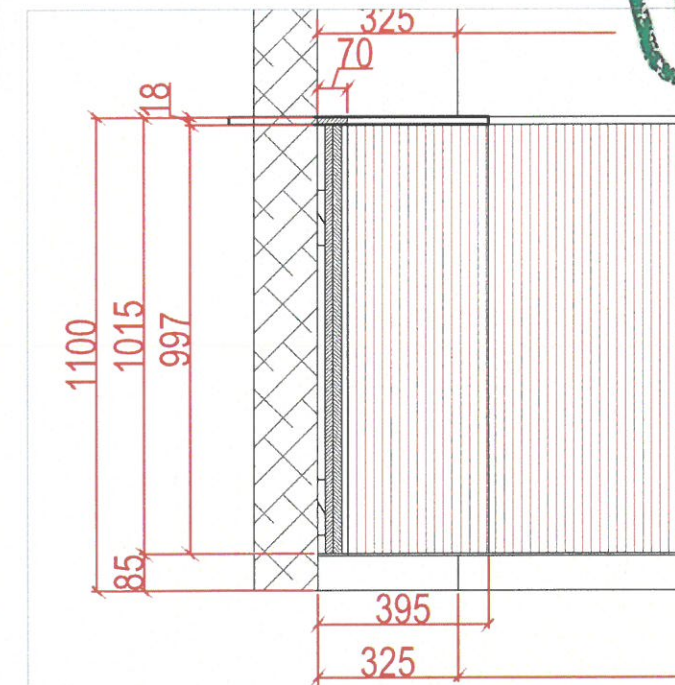

Timber Slats WF06

ITEM 5 ON THE LIST
QTY 1

Wooden slats Panel Colour: RAL 7032

Elevation-C Details
New

Ref. Image

Elevation-A Details
New

Elevation-B Details
New

FINISHES

Colour:
Range: Panel Colour:
RAL 7032

FOR APPROVAL

Timber Slats WF06

ITEM 5 ON THE LIST
QTY 1

Wooden slats Panel Colour: RAL 7032

FOCUS ROOM

www.wood-styles.com

Copyright of designs shown herein is retained by this office. Authority is required for any reproduction. © Copyright Wood-styles Ltd.

Ref. Image

FINISHES

Colour:
Range: Panel Colour:
RAL 7032

FOR APPROVAL

Project No. : --
Scale : N/A
Drawn by : OBJ
Checked : OBJ
Cad File : CAD_FILE

Sheet title
FOCUS ROOM Timber Slats WF06
Floor Plan.

Dwg No. : WS-DS-SD-TP-020
No. : SHEET 3