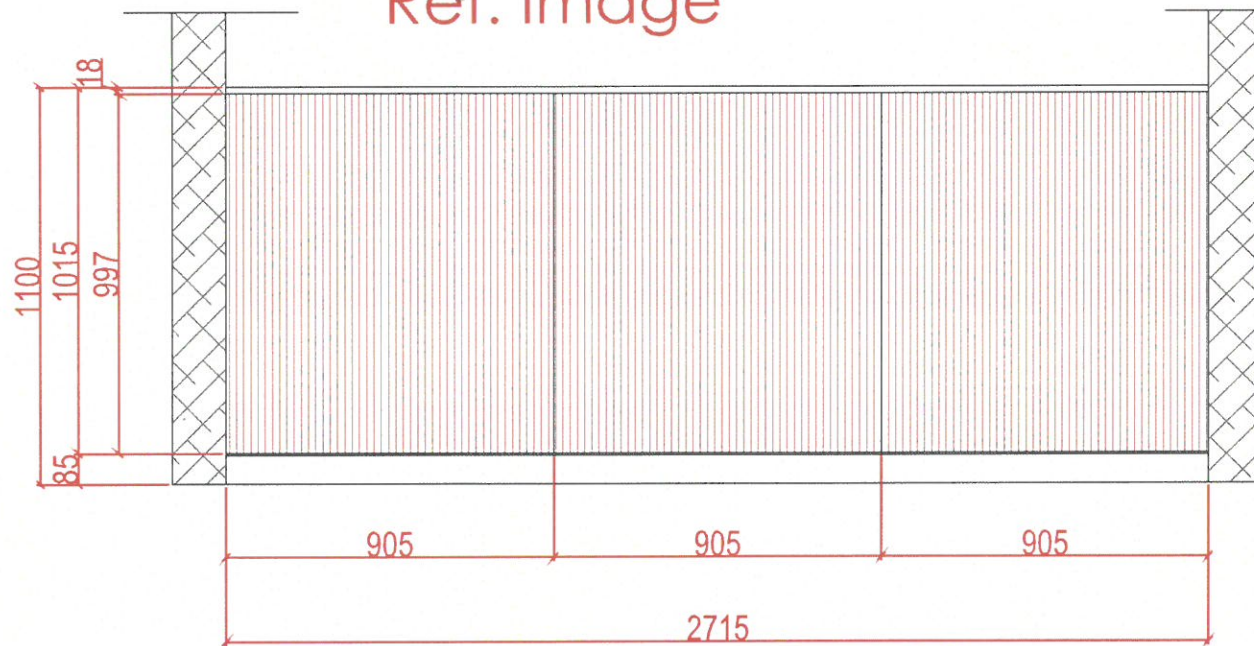

Timber Slats WF06

ITEM 5 ON THE LIST
QTY 1

Wooden slats Panel Colour: RAL 7032

Elevation-C Details
New

Ref. Image

Elevation-A Details
New

Elevation-B Details
New

FINISHES

Colour:
Range: Panel Colour:
RAL 7032

FOR APPROVAL

Timber Slats WF06

ITEM 5 ON THE LIST
QTY 1

Wooden slats Panel Colour: RAL 7032

FOCUS ROOM

www.wood-styles.com

Copyright of designs shown herein is retained by this office. Authority is required for any reproduction. © Copyright Wood-styles Ltd.

Ref. Image

FINISHES

Colour:
Range: Panel Colour:
RAL 7032

FOR APPROVAL

Project No. : --
Scale : N/A
Drawn by : OBJ
Checked : OBJ
Cad File : CAD_FILE

Sheet title
FOCUS ROOM Timber Slats WF06
Floor Plan.

Dwg No. : WS-DS-SD-TP-020
No. : SHEET 3