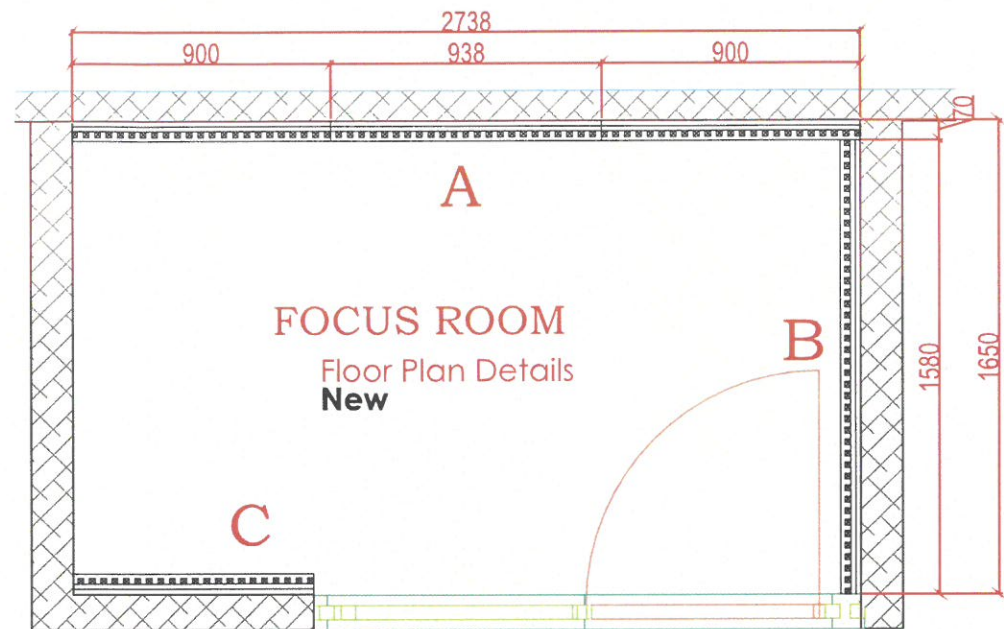

Timber Slats WF06

ITEM 5 ON THE LIST
QTY 1

Wooden slats Panel Colour: RAL 7032

Elevation-C Details
New

Ref. Image

Elevation-A Details
New

Elevation-B Details
New

FINISHES

Colour:
Range: Panel Colour:
RAL 7032

FOR APPROVAL

Timber Slats WF06

ITEM 5 ON THE LIST
QTY 1

Wooden slats Panel Colour: RAL 7032

FOCUS ROOM

www.wood-styles.com

Copyright of designs shown herein is retained by this office. Authority is required for any reproduction. © Copyright Wood-styles Ltd.

Ref. Image

FINISHES

Colour:
Range: Panel Colour:
RAL 7032

FOR APPROVAL

Project No. : --
Scale : N/A
Drawn by : OBJ
Checked : OBJ
Cad File : CAD_FILE

Sheet title
FOCUS ROOM Timber Slats WF06
Floor Plan.

Dwg No. : WS-DS-SD-TP-020
No. : SHEET 3